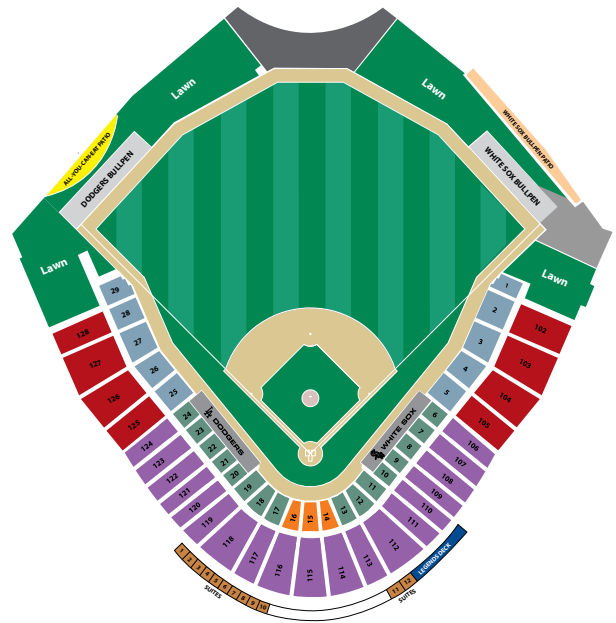

2012 MARCH SPRING TRAINING™

sun	mon	tue	wed	thu	fri	sat
4	5 LAD@CWS 1:05	6 SF 1:05	7 MIL 1:05	8 OAK 1:05	9 CHC * 1:05	10 TEX 1:05 LAD@CWS 7:05
11 CHC 1:05	12 OAK 1:05	13 COL 1:05	14 LAA 1:05	15 KC 1:05	16 TEX 1:05	17 SEA 1:05 SF 7:05
18 LAA 1:05	19 CIN 1:05	20 MIL 1:05	21 SD 1:05	22 KC 1:05	23 ARI * 7:05	24 CLE 1:05
25 SF 1:05	26 CWS@LAD 1:05	27 CLE 1:05	28 SD 1:05	29 CWS@LAD 1:05	30 MIL 1:05	31 COL 1:05
1 April ARI 1:05	2 April MIL 12:05					

*Premier Games
Game times, dates and opponents are subject to change

DODGERS HOME
WHITE SOX HOME

Seat Locations	30 Games	15 Games	3 Day
Home Plate Box	$1,092	$546	$117-132
Dugout Box	$952	$476	$102-117
Infield Box	$644	$322	$69-84
Baseline Field Box	$532	$266	$57-72
Baseline Reserved	$280	$140	$30-45
Lawn	$224	$112	$24-39

Call 623-302-5000 for seat locations and details.