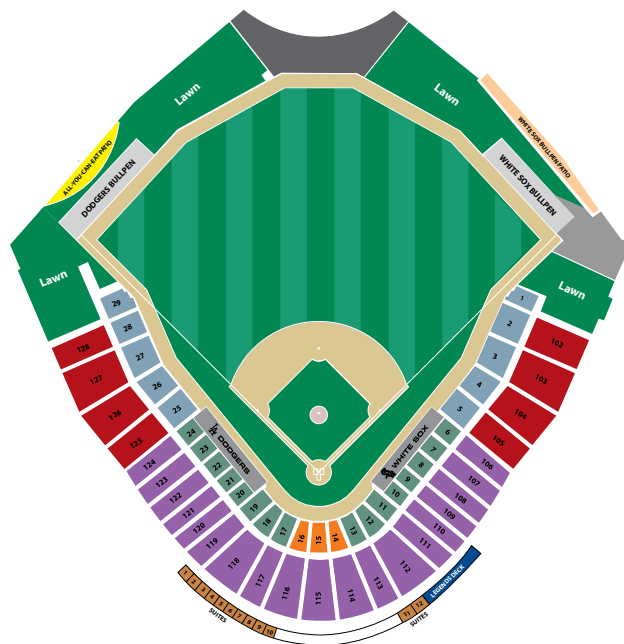

CAMELBACK RANCH-GLENDALE

Spring training home of the Chicago White Sox and Los Angeles Dodgers

2012 TICKET PLANS

Discounted Pricing, Advanced Seating & Free Parking!

30-Game Plan (Dodgers & White Sox)

- ◆ Enjoy every game at Camelback Ranch-Glendale from the same seat location.
- ◆ Free VIP Parking.
- ◆ Ten (10) complimentary Infield Box tickets for any non-premier game ... *or* ... \$50 in "Camelback Cash" to be used for concessions. (One offer per account.)
- ◆ Special access to the March 3 Fan Fest event.
- ◆ Team Shop Discount (15%).

3 Or More-Game Plan

- ◆ Advanced seat pricing on three or more games of choice. (Premier pricing applies.)
- ◆ Receive a premium giveaway item with purchase. (One offer per account.)
- ◆ Free parking.
- ◆ \$5 in "Camelback Cash" to be used for concessions. (One offer per account.)
- ◆ Team Shop discount (15%).
- ◆ **Dodgers Only:** Four (4) tickets to one of the two (2) Dodgers' exhibition games against the Los Angeles Angels of Anaheim at Dodger Stadium the first week of April, 2012. Available only to customers who purchase a minimum of two (2) Dodger games.

15-Game Plan Dodgers Or White Sox Only

- ◆ Choose the same seat location for all Dodgers or White Sox home games played at Camelback Ranch-Glendale.
- ◆ Free VIP parking.
- ◆ Six (6) complimentary Infield Box tickets for any non-premier game ... *or* ... \$25 in "Camelback Cash" to be used for concessions. (One offer per account.)
- ◆ Special access to March 3 Fan Fest event.
- ◆ Team Shop discount (15%).

*Premier Games

Game times, dates and opponents are subject to change

DODGERS HOME

WHITE SOX HOME

Seat Locations	30 Games	15 Games	3 Day
Home Plate Box	\$1,092	\$546	\$117-132
Dugout Box	\$952	\$476	\$102-117
Infield Box	\$644	\$322	\$69-84
Baseline Field Box	\$532	\$266	\$57-72
Baseline Reserved	\$280	\$140	\$30-45
Lawn	\$224	\$112	\$24-39