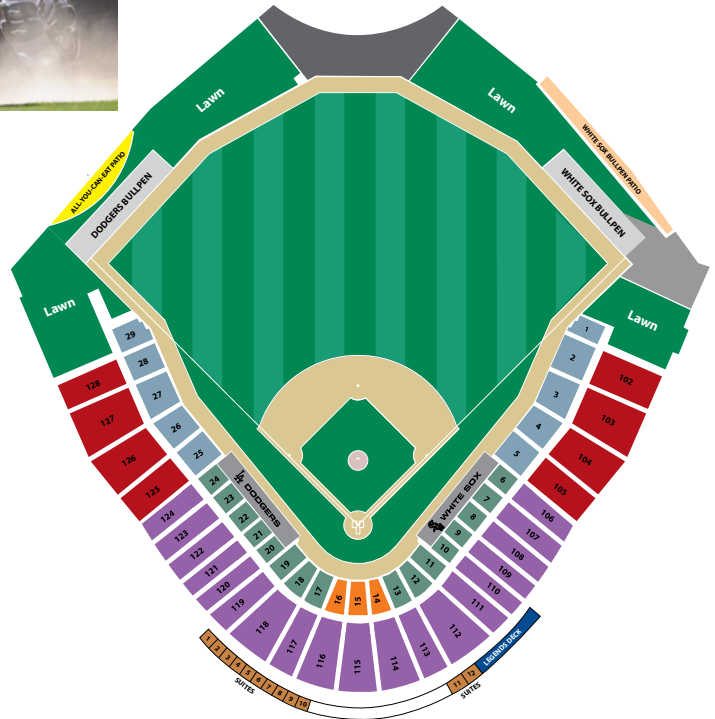

- ◆ Enjoy every game at Camelback Ranch-Glendale from the same seat location.
- ◆ Free VIP Parking.
- ◆ Ten (10) complimentary Infield Box tickets for any non-premier game ... **or** ... \$50 in "Camelback Cash" to be used for concessions. (One offer per account.)
- ◆ Special access to the March 3 Fan Fest event.
- ◆ Team Shop Discount (15%).

3 Or More-Game Plan

- ◆ Advanced seat pricing on three or more games of choice. (Premier pricing applies.)
- ◆ Receive a premium giveaway item with purchase. (One offer per account.)
- ◆ Free parking.
- ◆ \$5 in Camelback Cash to be used for concessions. (One offer per account.)
- ◆ Team Shop discount (15%).

15-Game White Sox-Only Plan

- ◆ Choose the same seat location for White Sox home games played at Camelback Ranch-Glendale.
- ◆ Free VIP parking.
- ◆ Six (6) complimentary Infield Box tickets for any non-premier game ... **or** ... \$25 in "Camelback Cash" to be used for concessions. (One offer per account.)
- ◆ Special access to March 3 Fan Fest event.
- ◆ Team Shop discount (15%).

Seat Locations	30 Games	15 Games	3 Day
Home Plate Box	\$1,092	\$546	\$117-132
Dugout Box	\$952	\$476	\$102-117
Infield Box	\$644	\$322	\$69-84
Baseline Field Box	\$532	\$266	\$57-72
Baseline Reserved	\$280	\$140	\$30-45
Lawn	\$224	\$112	\$24-39